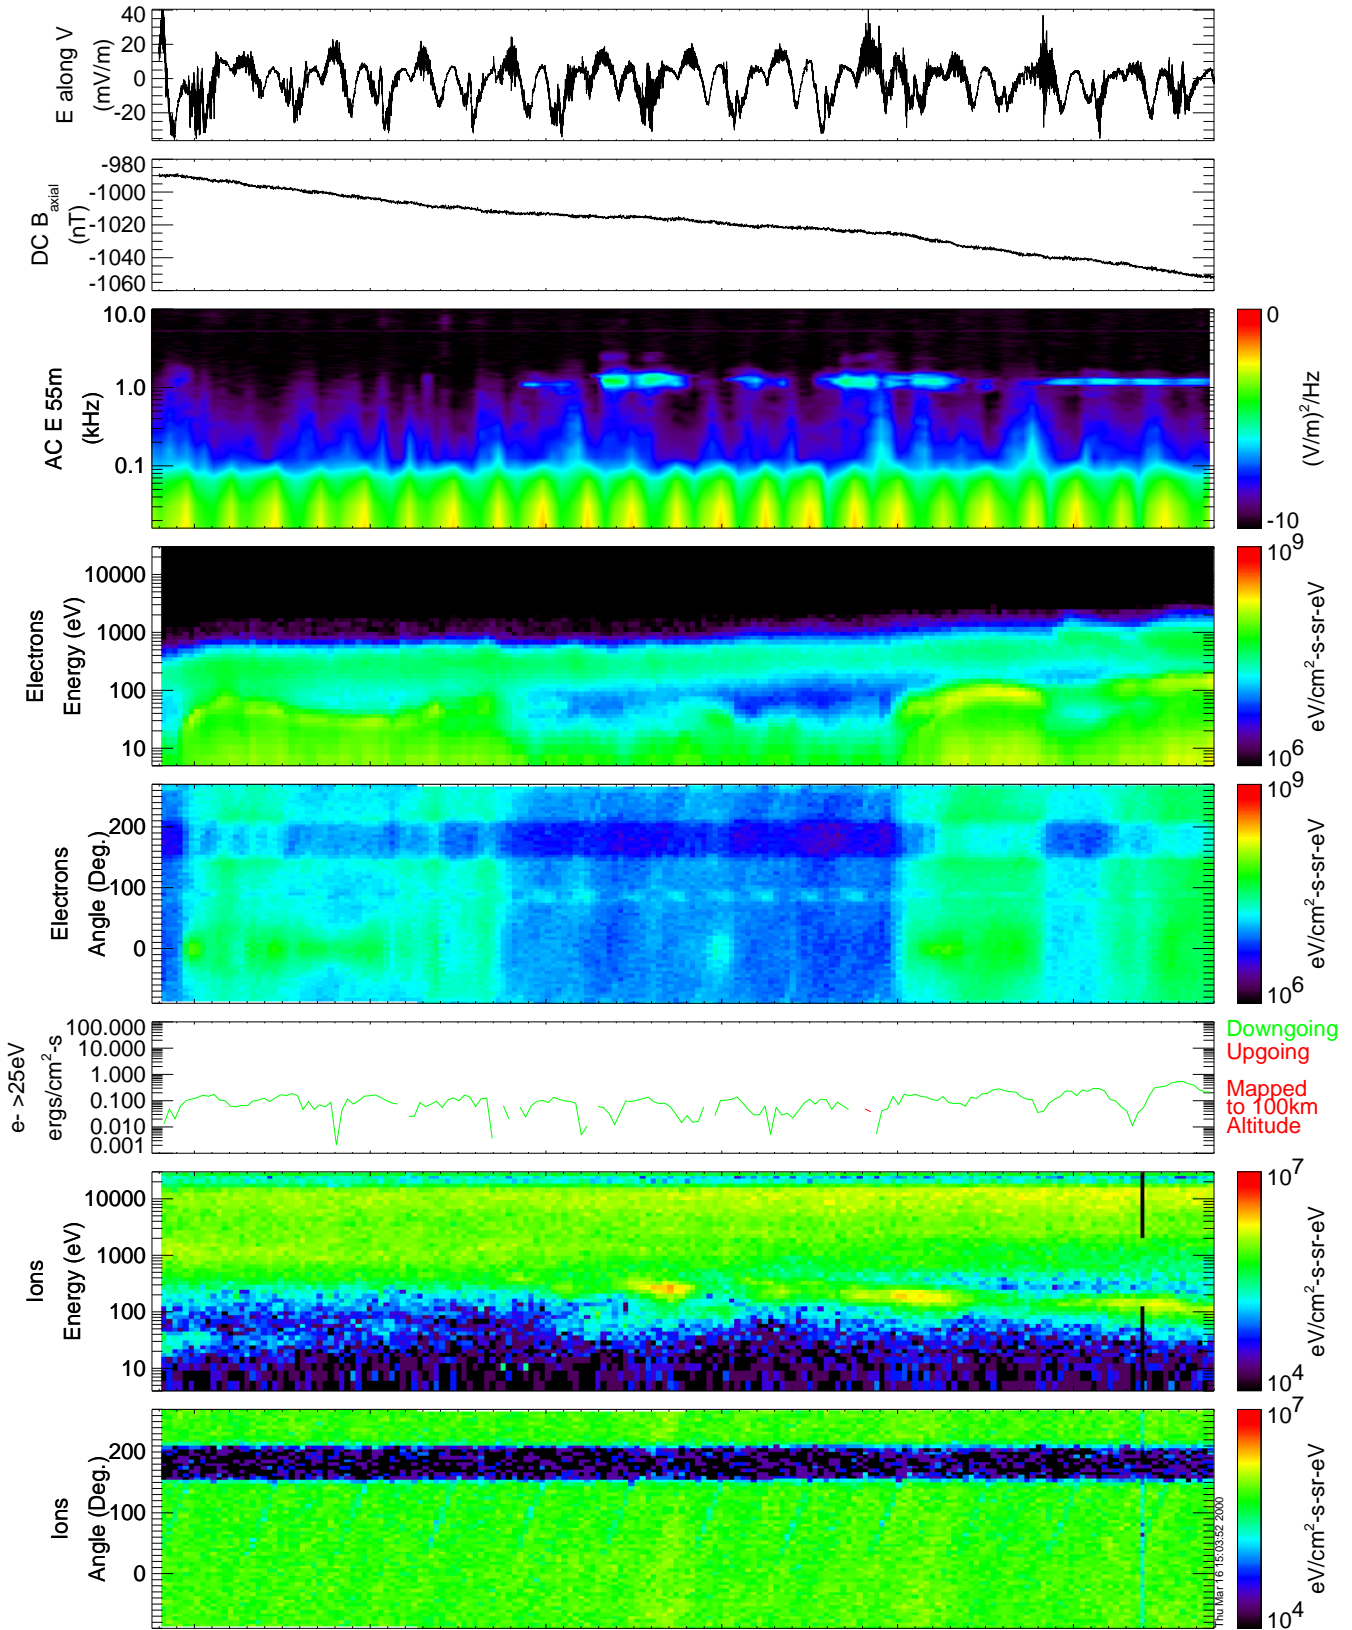

Orbit 5732

UT	:45:20	:45:30	:45:40	:45:50	:46:00	:46:10
ALT	4038.6	4042.6	4046.5	4050.4	4054.2	4057.9
ILAT	73.0	72.8	72.6	72.4	72.2	72.1
MLT	20.1	20.1	20.2	20.2	20.2	20.3
FLAT	72.1	71.8	71.6	71.4	71.2	71.0
FLNG	-148.8	-148.6	-148.4	-148.2	-148.0	-147.9