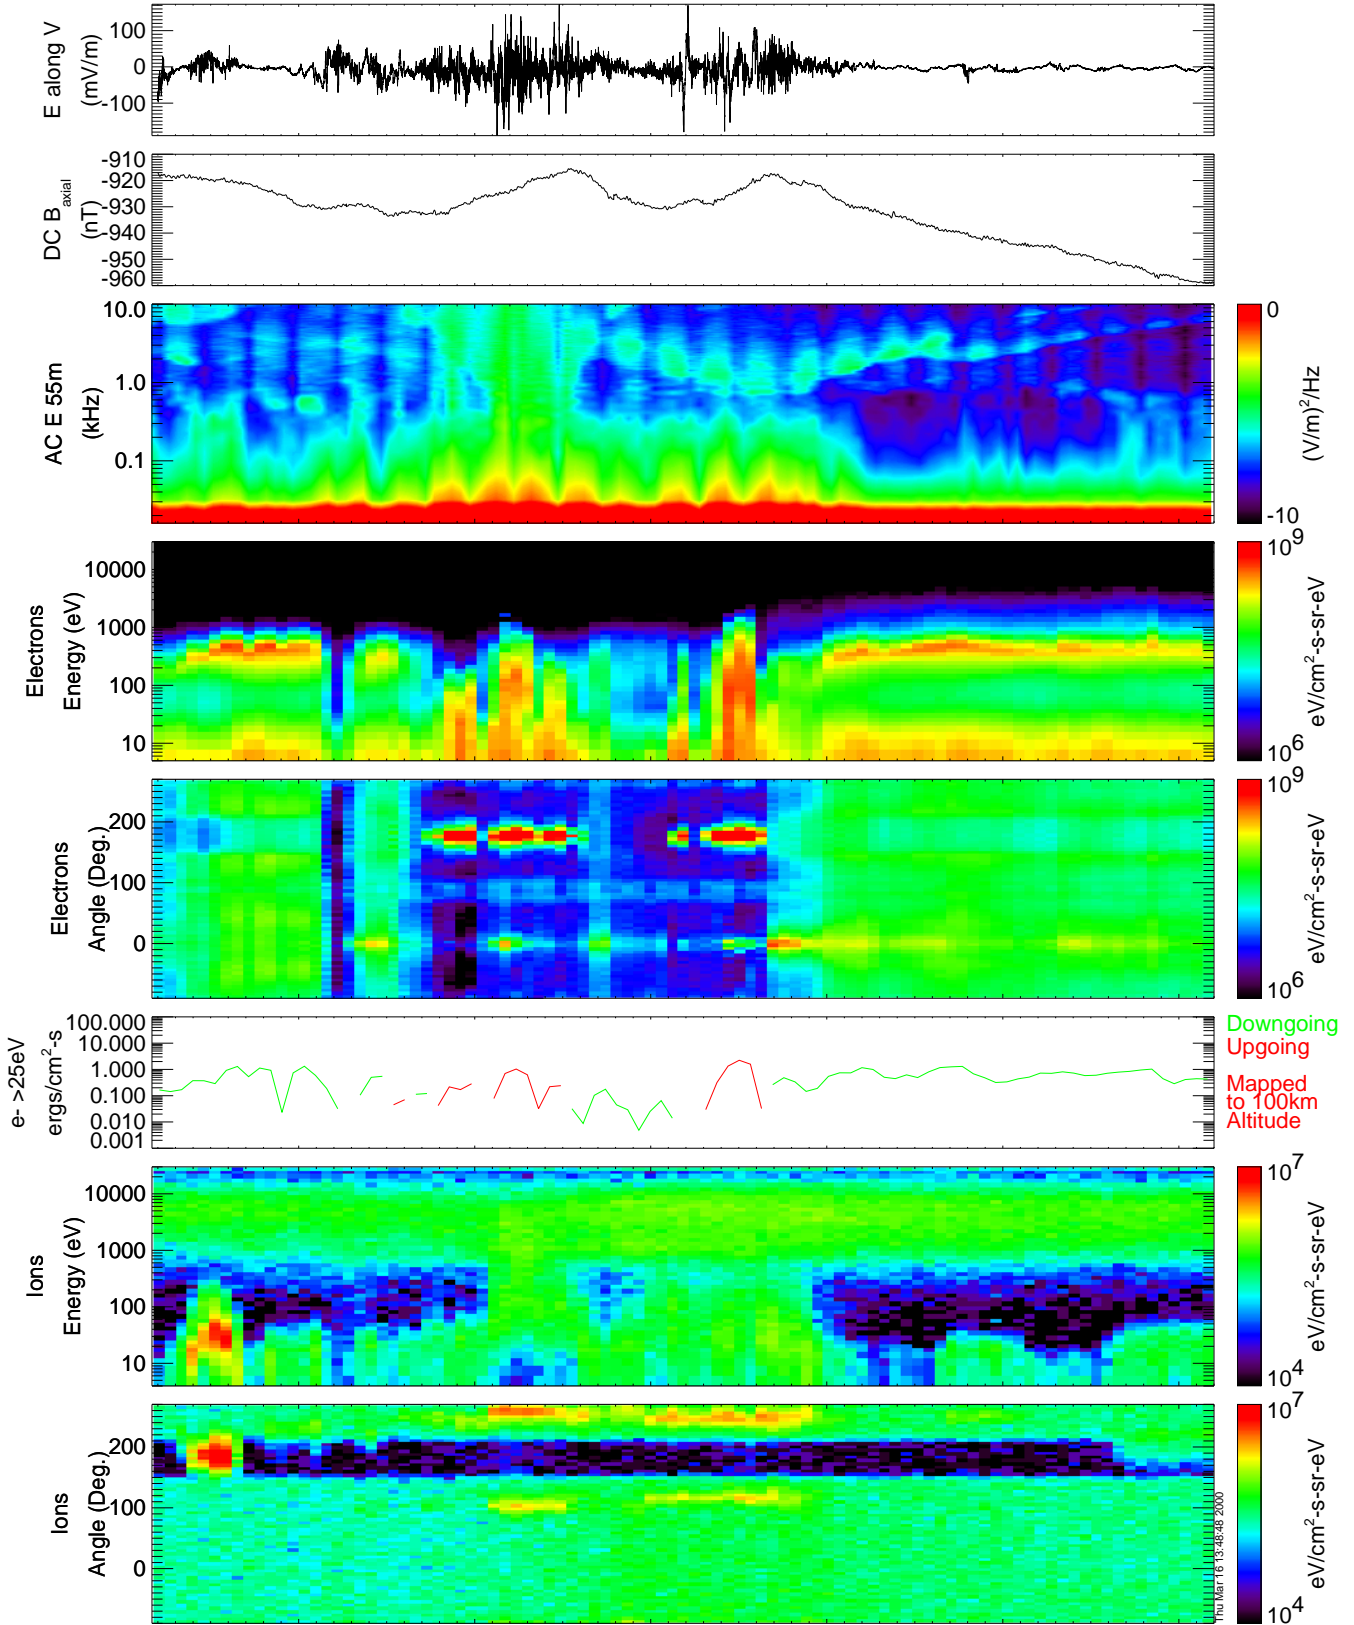

Orbit 5775

UT	:04:10	:04:20	:04:30	:04:40	:04:50	:05:00
ALT	4107.4	4109.7	4111.9	4114.1	4116.1	4118.1
ILAT	73.8	73.7	73.5	73.3	73.1	72.9
MLT	19.6	19.6	19.7	19.7	19.7	19.8
FLAT	72.3	72.0	71.8	71.6	71.4	71.2
FLNG	-144.5	-144.3	-144.1	-143.9	-143.8	-143.6

Minutes from 1998-02-06/07:04:10