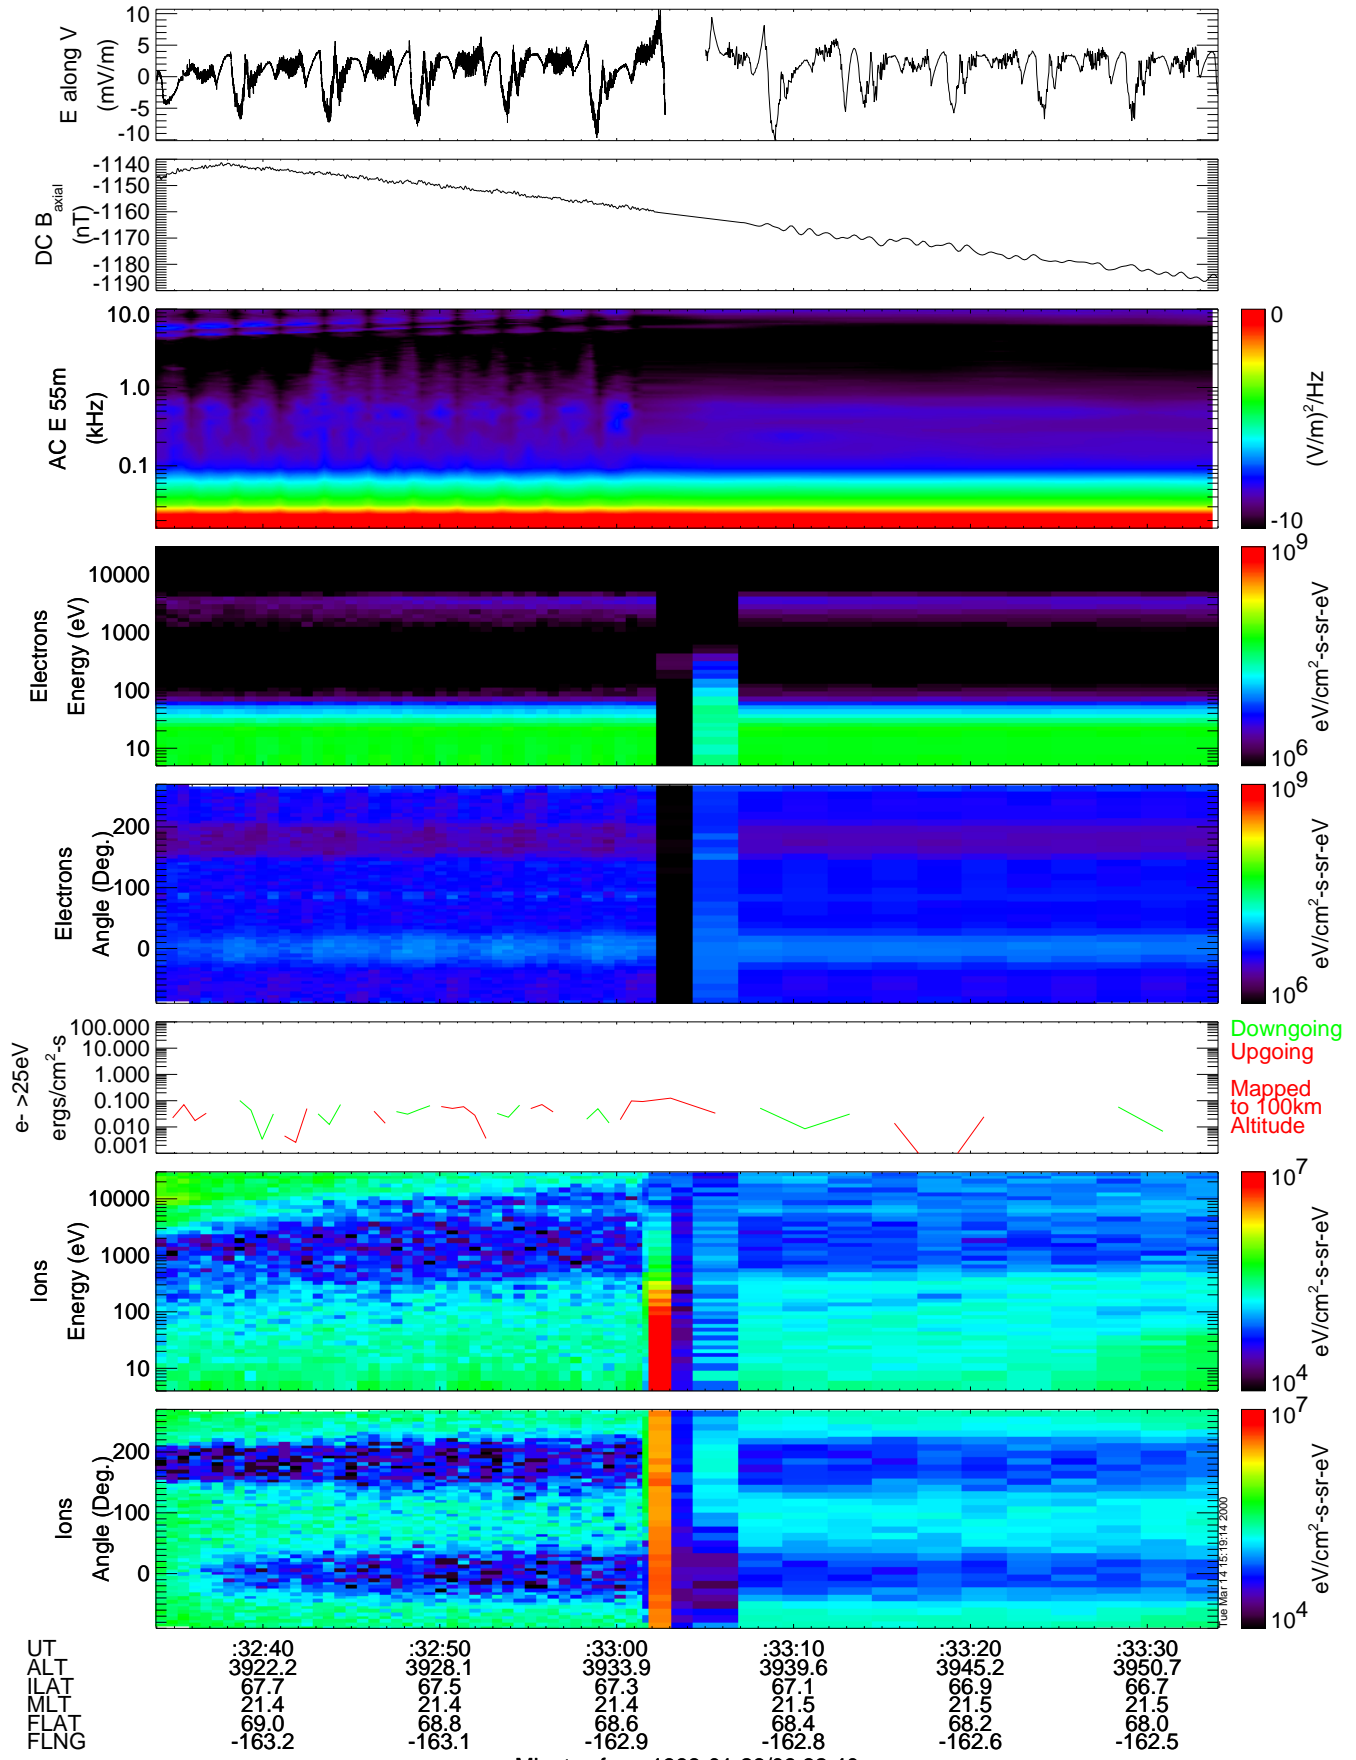

Orbit 5657

UT	:32:40	:32:50	:33:00	:33:10	:33:20	:33:30
ALT	3922.2	3928.1	3933.9	3939.6	3945.2	3950.7
ILAT	67.7	67.5	67.3	67.1	66.9	66.7
MLT	21.4	21.4	21.4	21.5	21.5	21.5
FLAT	69.0	68.8	68.6	68.4	68.2	68.0
FLNG	-163.2	-163.1	-162.9	-162.8	-162.6	-162.5