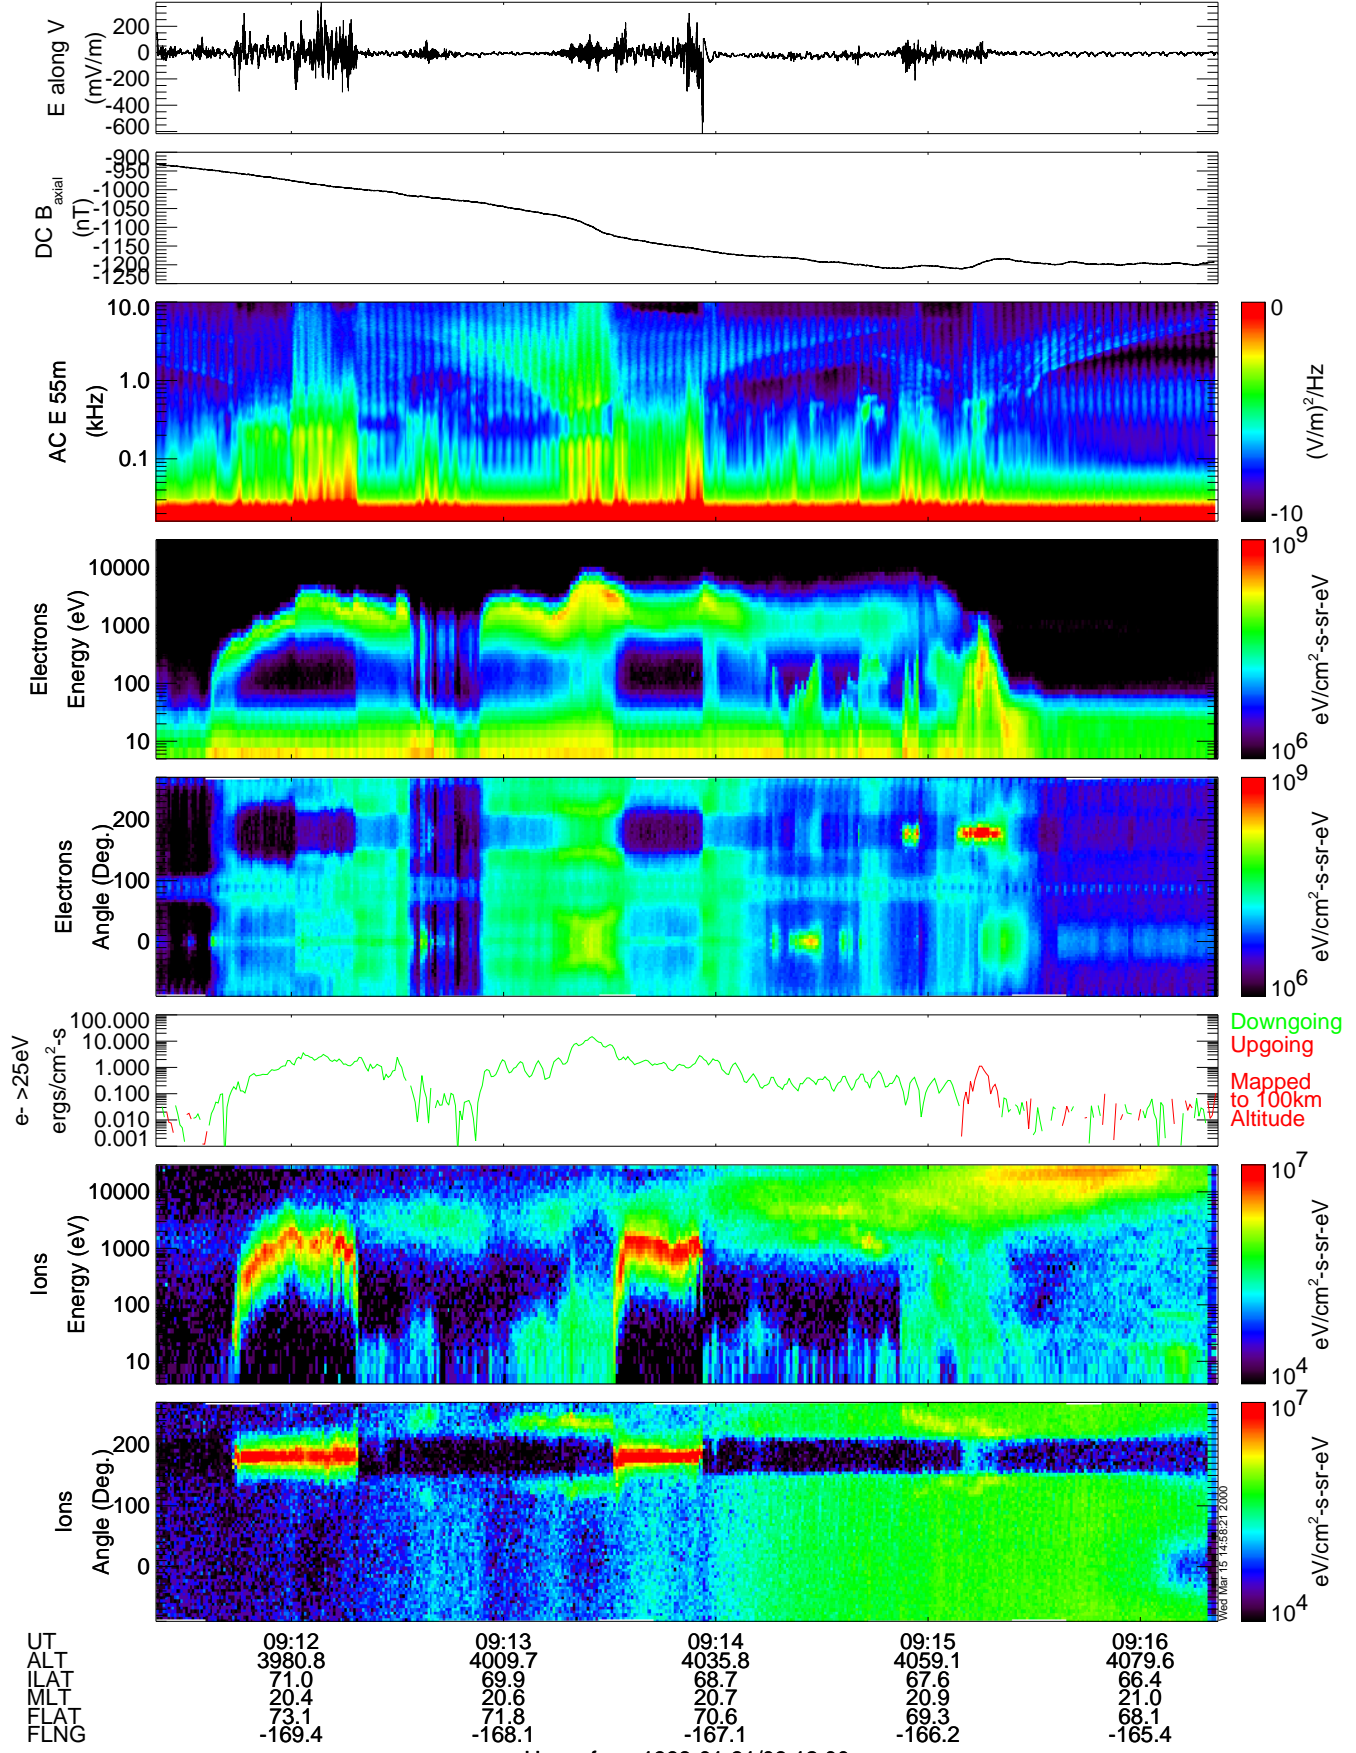

Orbit 5711

UT  
ALT  
ILAT  
MLT  
FLAT  
FLNG

09:12	09:13	09:14	09:15	09:16
3980.8	4009.7	4035.8	4059.1	4079.6
71.0	69.9	68.7	67.6	66.4
20.4	20.6	20.7	20.9	21.0
73.1	71.8	70.6	69.3	68.1
-169.4	-168.1	-167.1	-166.2	-165.4

Hours from 1998-01-31/09:12:00